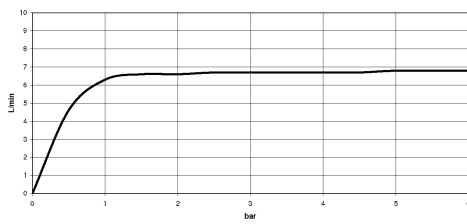

Rain shower with wall fixing FlowReduce 220 mm - Chrome

TARA

28 648 970

Fits: TARA, LISSÉ, VAIA, META

- 450mm projection
- rain shower Ø 220 mm
- PURE RAIN, max. flow rate 7 l/min (at 3 bar)
- Function from: 6 l/min
- rosette Ø 60 mm
- 1/2" connection
- with anti-scale system
- quick clearing
- WRAS
- This product can help a building meet the requirements of Green Building Rating Systems, e.g. LEED®, BREEAM®, DGNB

	Chrome	28 648 970-00
	Brushed Platinum	28 648 970-06
	Platinum	28 648 970-08
	Dark Chrome	28 648 970-19
	Light Gold	28 648 970-26
	Brushed Light Gold	28 648 970-27
	Brushed Durabronze (23kt Gold)	28 648 970-28
	Matte Black	28 648 970-33
	Brushed Bronze	28 648 970-42
	Brushed Champagne (22kt Gold)	28 648 970-46
	Champagne (22kt Gold)	28 648 970-47
	Brushed Chrome	28 648 970-93
	Brushed Dark Platinum	28 648 970-99

28 648 970

mm [inches]

Flow rate chart

Certificates

LGA_38655.

28 648 970

Parts for other finishes can be found here: [Brushed Platinum](#)

Spare parts list