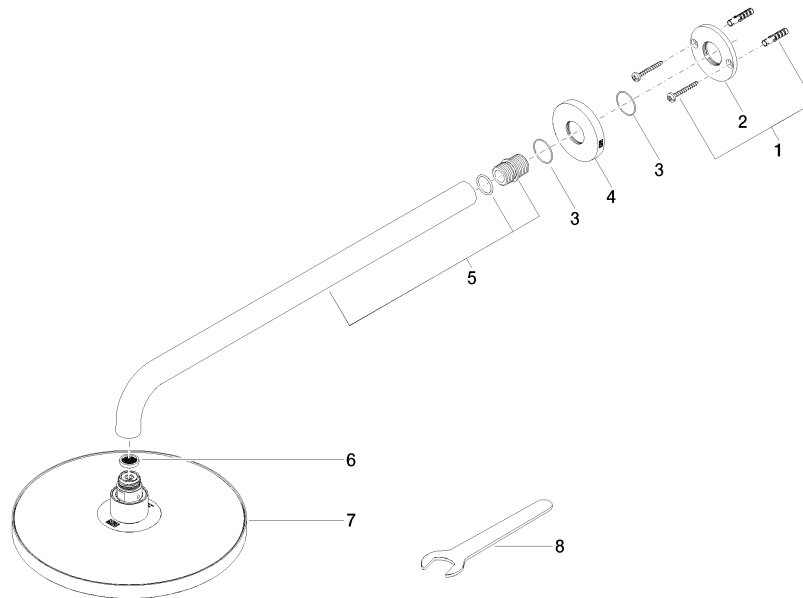

Rain shower with wall fixing FlowReduce 220 mm - Chrome

TARA

28 648 970

Fits: TARA, LISSÉ, VAIA, META

- 450mm projection
- rain shower Ø 220 mm
- PURE RAIN, max. flow rate 7 l/min (at 3 bar)
- Function from: 6 l/min
- rosette Ø 60 mm
- 1/2" connection
- with anti-scale system
- quick clearing
- WRAS
- This product can help a building meet the requirements of Green Building Rating Systems, e.g. LEED®, BREEAM®, DGNB

	Chrome	28 648 970-00
	Brushed Platinum	28 648 970-06
	Platinum	28 648 970-08
	Dark Chrome	28 648 970-19
	Light Gold	28 648 970-26
	Brushed Light Gold	28 648 970-27
	Brushed Durabronze (23kt Gold)	28 648 970-28
	Matte Black	28 648 970-33
	Brushed Bronze	28 648 970-42
	Brushed Champagne (22kt Gold)	28 648 970-46
	Champagne (22kt Gold)	28 648 970-47
	Brushed Chrome	28 648 970-93
	Brushed Dark Platinum	28 648 970-99

28 648 970

mm [inches]

Flow rate chart

Certificates

LGA_38655.

28 648 970

Parts for other finishes can be found here: [Brushed Platinum](#)

Spare parts list

No.	Item Number	Name	Quantity used	Delivery time
1	04 30 31 032 00 90	fixing set	1	2
2	09 17 20 120 90	holder	1	2
3	09 14 10 150 90	seal	2	2
4	09 27 97 015-00	rosette	1	10
5	90 11 03 070 00-00	pipe	1	10
6	09 23 01 075 90	insert	1	2
7	90 12 05 092 20-00	shower	1	10
8	90 30 09 069 00 90	key	1	2