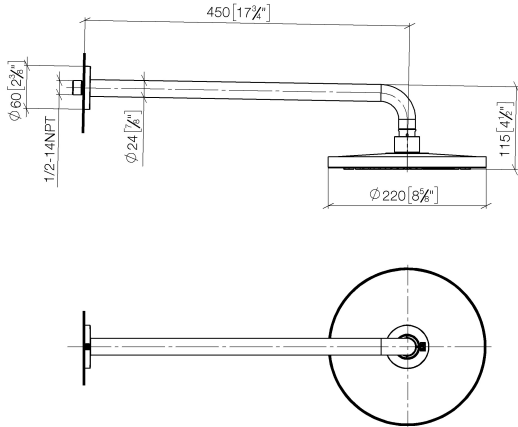

Rain shower with wall fixing FlowReduce 220 mm - Chrome

TARA

28 648 970

Fits: TARA, LISSÉ, VAIA, META

- 450mm projection
- rain shower Ø 220 mm
- PURE RAIN, max. flow rate 7 l/min (at 3 bar)
- Function from: 6 l/min
- rosette Ø 60 mm
- 1/2" connection
- with anti-scale system
- quick clearing
- WRAS
- This product can help a building meet the requirements of Green Building Rating Systems, e.g. LEED®, BREEAM®, DGNB

	Chrome	28 648 970-00
	Brushed Platinum	28 648 970-06
	Platinum	28 648 970-08
	Dark Chrome	28 648 970-19
	Light Gold	28 648 970-26
	Brushed Light Gold	28 648 970-27
	Brushed Durabronze (23kt Gold)	28 648 970-28
	Matte Black	28 648 970-33
	Brushed Bronze	28 648 970-42
	Brushed Champagne (22kt Gold)	28 648 970-46
	Champagne (22kt Gold)	28 648 970-47
	Brushed Chrome	28 648 970-93
	Brushed Dark Platinum	28 648 970-99

28 648 970

mm [inches]

Flow rate chart

Certificates

LGA_38655.

28 648 970

Parts for other finishes can be found here: [Brushed Platinum](#)

Spare parts list

No.	Item Number	Name	Quantity used	Delivery time
1	04 30 31 032 00 90	fixing set	1	2
2	09 17 20 120 90	holder	1	2
3	09 14 10 150 90	seal	2	2
4	09 27 97 015-00	rosette	1	10
5	90 11 03 070 00-00	pipe	1	10
6	09 23 01 075 90	insert	1	2
7	90 12 05 092 20-00	shower	1	10
8	90 30 09 069 00 90	key	1	2